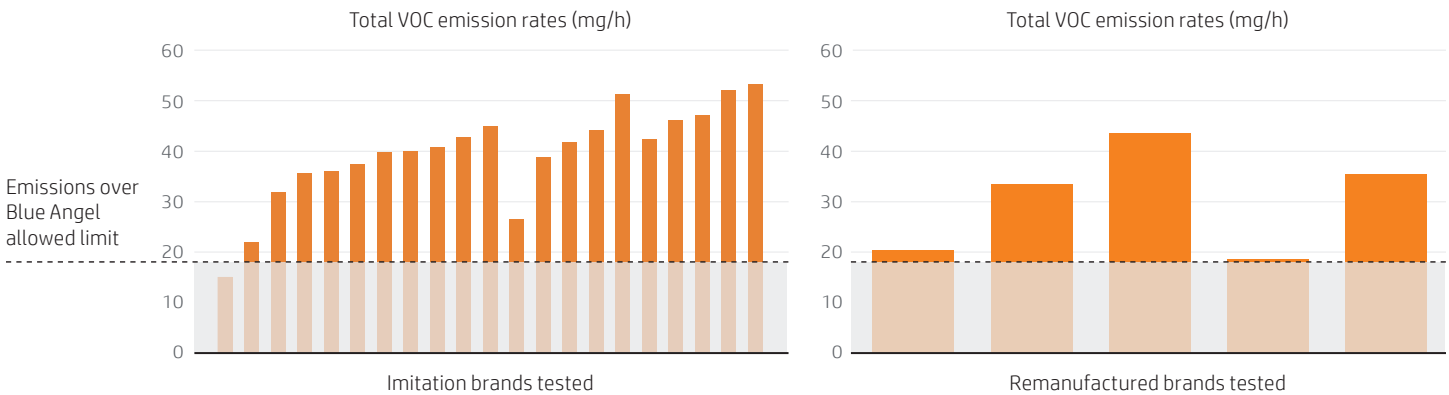

Brief

Indoor air quality matters

So does your choice of toner cartridge

Bad for your indoor air quality¹ and your health²

Cheap alternative cartridges may fit your HP printer, but they may not have the investment in engineering that helps protect your indoor air quality. If your toner cartridge doesn't meet eco-label standards, it may be releasing emissions over the allowed limits.¹ Those emissions could expose you, your employees, and your customers to potentially harmful levels of volatile organic compounds (VOCs).²

96% of non-HP toner cartridges tested failed EPEAT® indoor air quality tests¹

Non-HP toner cartridges tested emitted up to **191%** over the allowed limit of total VOCs¹

Your printer may no longer meet EPEAT qualifications if you use a non-HP cartridge.¹