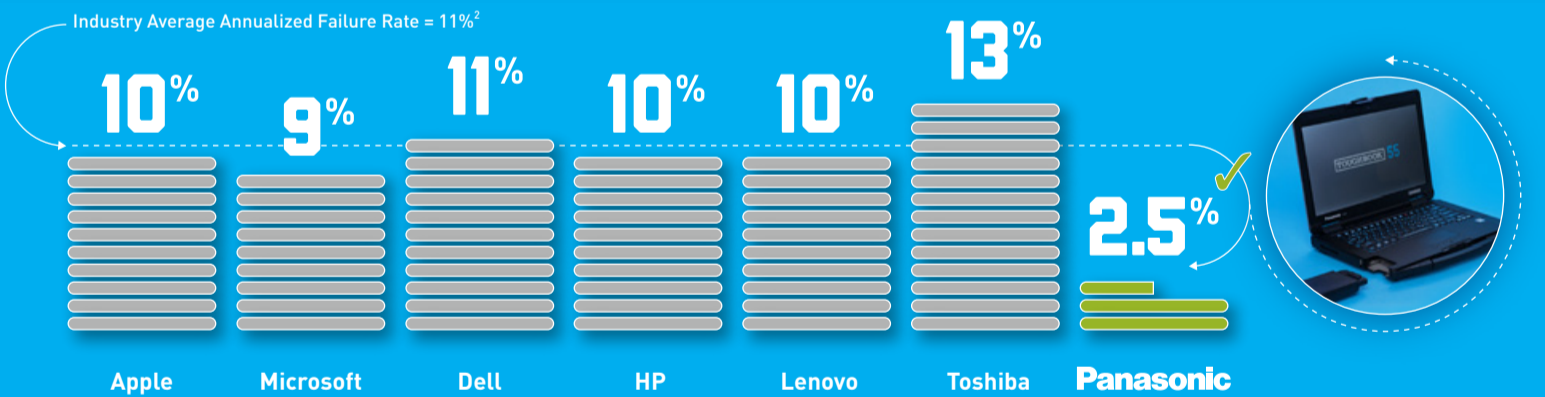

We've Got Your Back

Panasonic ProServices can help by augmenting your IT staff's resources. Plus, with our warranty services, you'll benefit from faster repairs and less downtime.