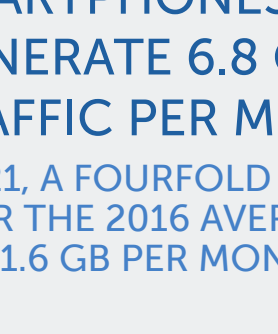

SMARTPHONES WILL GENERATE 6.8 GB OF TRAFFIC PER MONTH BY 2021, A FOURFOLD INCREASE OVER THE 2016 AVERAGE OF 1.6 GB PER MONTH